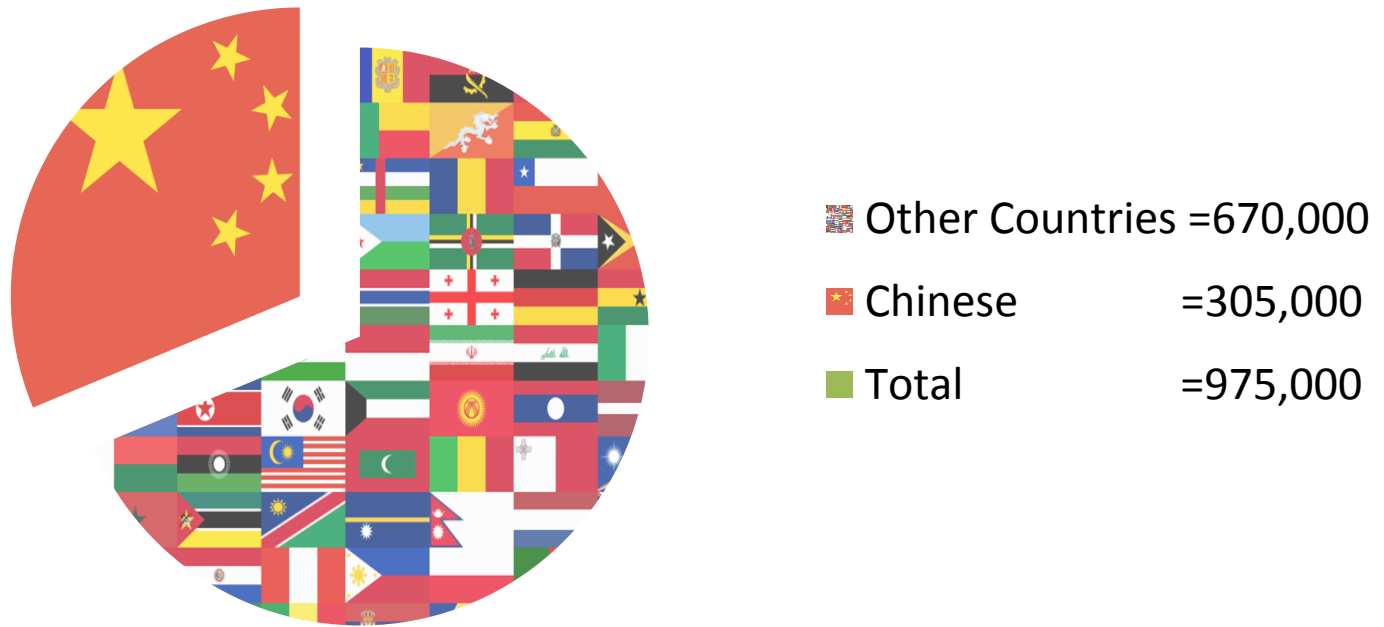

Contribution Of International Students to U.S Economy 国际学生对美国经济的贡献

INTERNATIONAL STUDENTS FROM CHINA

来自中国的国际学生

- CHINA: There are 305,000 students from China Studying in the United States at all levels of study.
中国：有305000来自中国的学生在美国留学
- Chinese Students now make up 31.3% on the international students studying in the U.S.A
中国的学生现在占在美国学习的国际学生31.3 %
- About 20% of Chinese students are currently attending Community Colleges
大约20%的中国学生正在上社区学院

• Source: IIE.ORG

INTERNATIONAL STUDENTS FROM CHINA

来自中国的国际学生

Current International Students in the U.S.A

当前在美国的国际学生

Historical Trends

历史趋势

- 1950's until 1974/75: No students from China
1950年至1974/1975年：没有来自中国的留学生
- 1980's and 1990's: Begin to increase
1980年代和1990年代：开始增加
- 2000's China became the leading sender along with India
2000年代中国开始与印度留学领先
- 2010 Became the top sender of international students. However, to Community Colleges only in the last 3 years.
2010年成为送学生出国留学最多的国家。然而，社区学院仅在过去3年