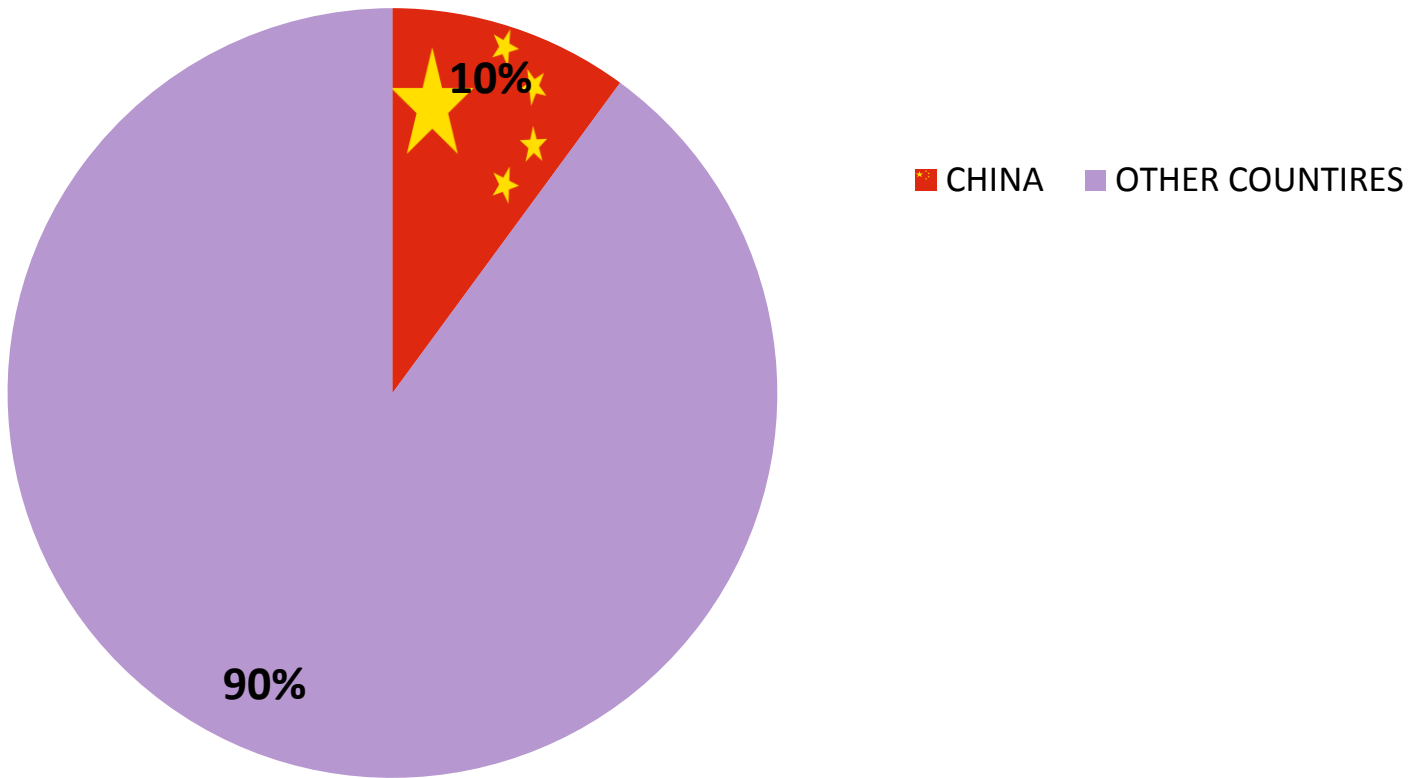

% Of Chinese Students Represented at Montgomery College

蒙哥马利学院的中国学生的百分比

Percentage
百分比