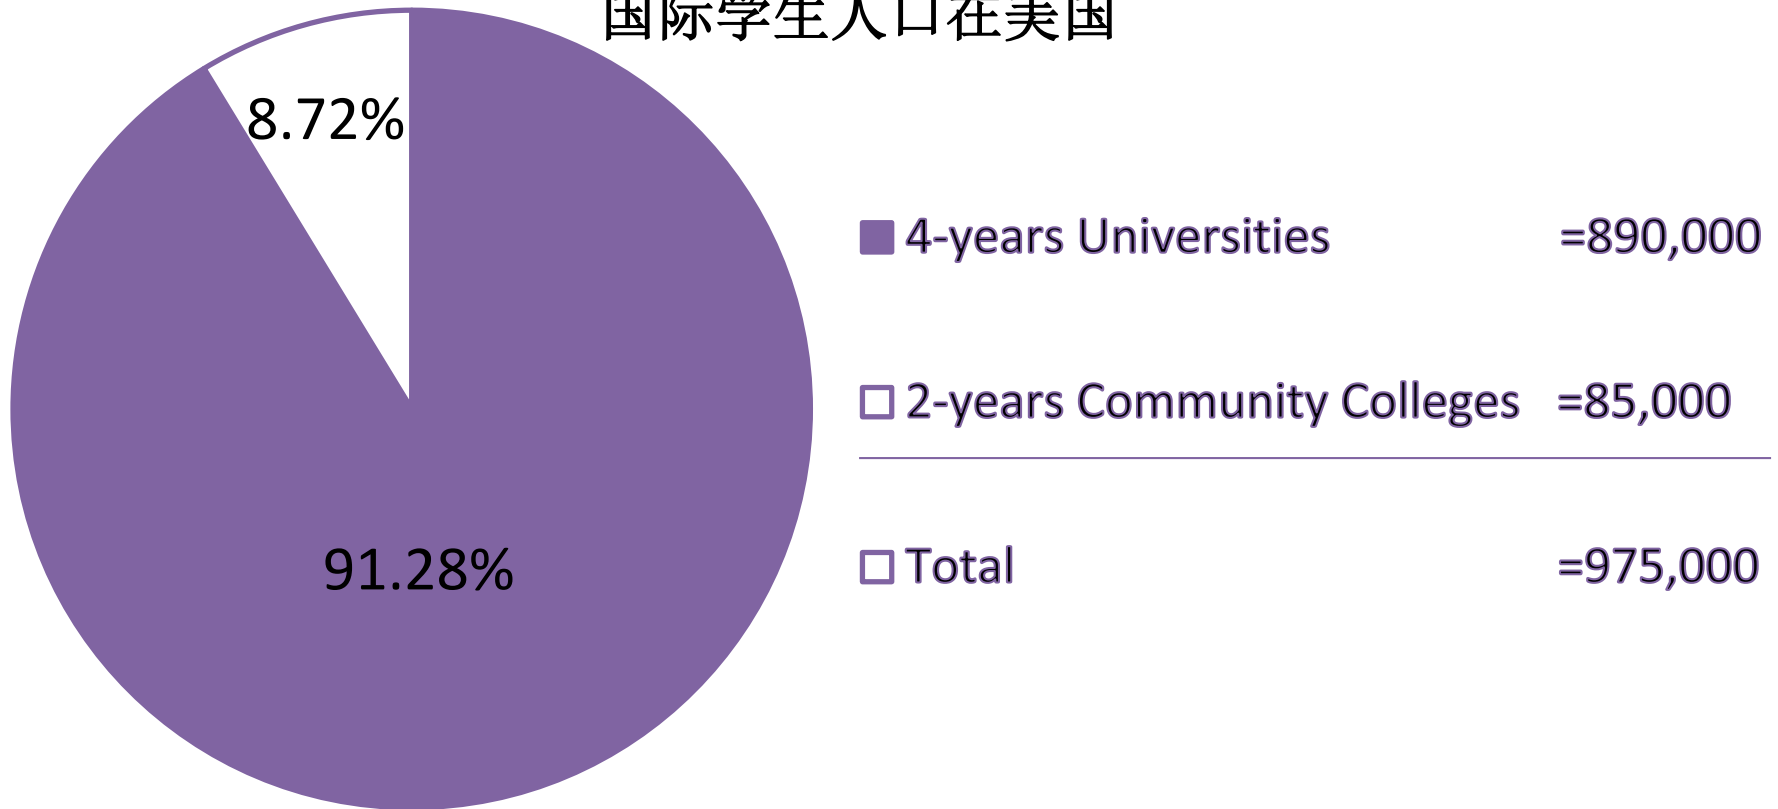

International Education in the U.S.A

国际教育在美国

International Student Population In the U.S

国际学生人口在美国